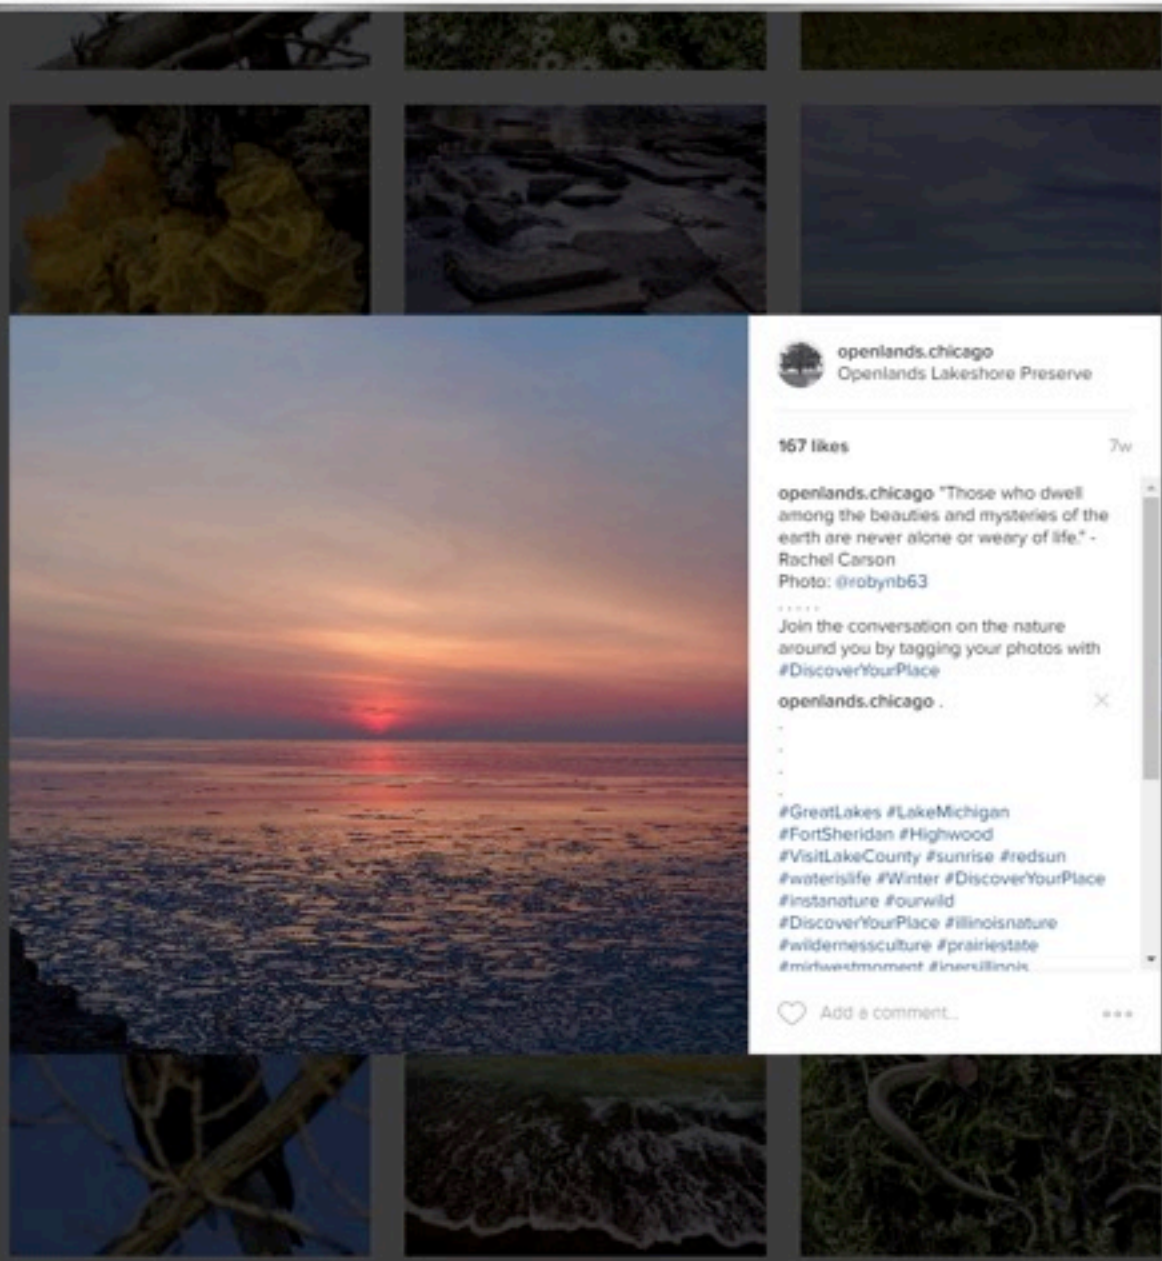

openlands.chicago
Openlands Lakeshore Preserve

167 likes

7w

openlands.chicago "Those who dwell among the beauties and mysteries of the earth are never alone or weary of life." - Rachel Carson
Photo: @robymb63

Join the conversation on the nature around you by tagging your photos with #DiscoverYourPlace

openlands.chicago .

#GreatLakes #LakeMichigan #FortSheridan #Highwood #VisitLakeCounty #Sunrise #Redsun #WaterLife #Winter #DiscoverYourPlace #Instanature #OurWild #DiscoverYourPlace #IllinoisNature #WildernessCulture #PrairieState #MILWAUKEE #Inertilinnic

♡ Add a comment...