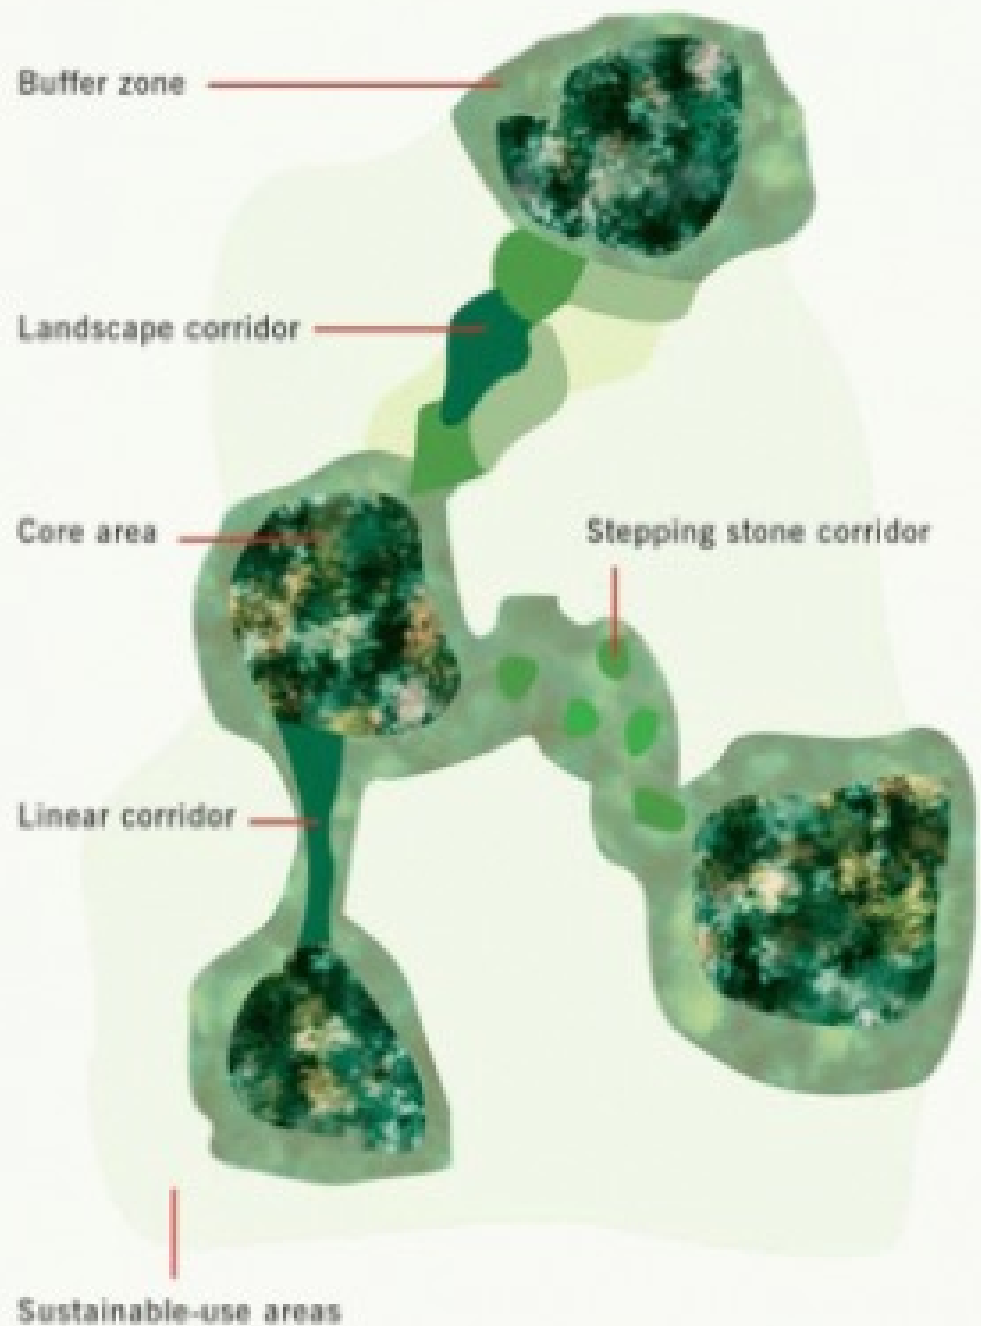

A sunset scene with a large circle of birds flying around a central text box. The sun is a bright white circle on the left side of the horizon, casting a warm orange glow across the sky. The birds are silhouetted against the sunset, forming a large circle around the text. The text is written in a cursive font and is centered within a semi-transparent orange rectangular box.

With All One's Heart

1837

Oak Distribution

McHenry County

Illinois Natural Areas Inventory

Category II - Threatened and Endangered Species

The heart is the most powerful generator of electro-magnetic energy in the body ... 5000 times more powerful than the brain.

Roots	4	4	=	16
Structure	4	Health	=	Subtotal
Trunk	4	4	=	16
Structure	4	Health	=	Subtotal
Severed Branches	3	4	=	12
Structure	3	Health	=	Subtotal
Small Trigs and Branches	4	Health	=	Subtotal
Foliage and/or Bark	5	Health	=	Subtotal
Total Subtotal Points for 5 Factors				74
Condition Rating				74

**Cultivate intimacy with the
land listening and learning the
language of landscape**

Find the experiences and people that ground your heart in a deeper connection to the land

A photograph of a forest scene. In the foreground, there is a dense field of purple flowers, possibly lupines, growing among green foliage. In the background, several large trees with dark trunks and green and yellowing leaves stand against a bright sky. The text "Seek out sacred places" is overlaid in white on the lower part of the image.